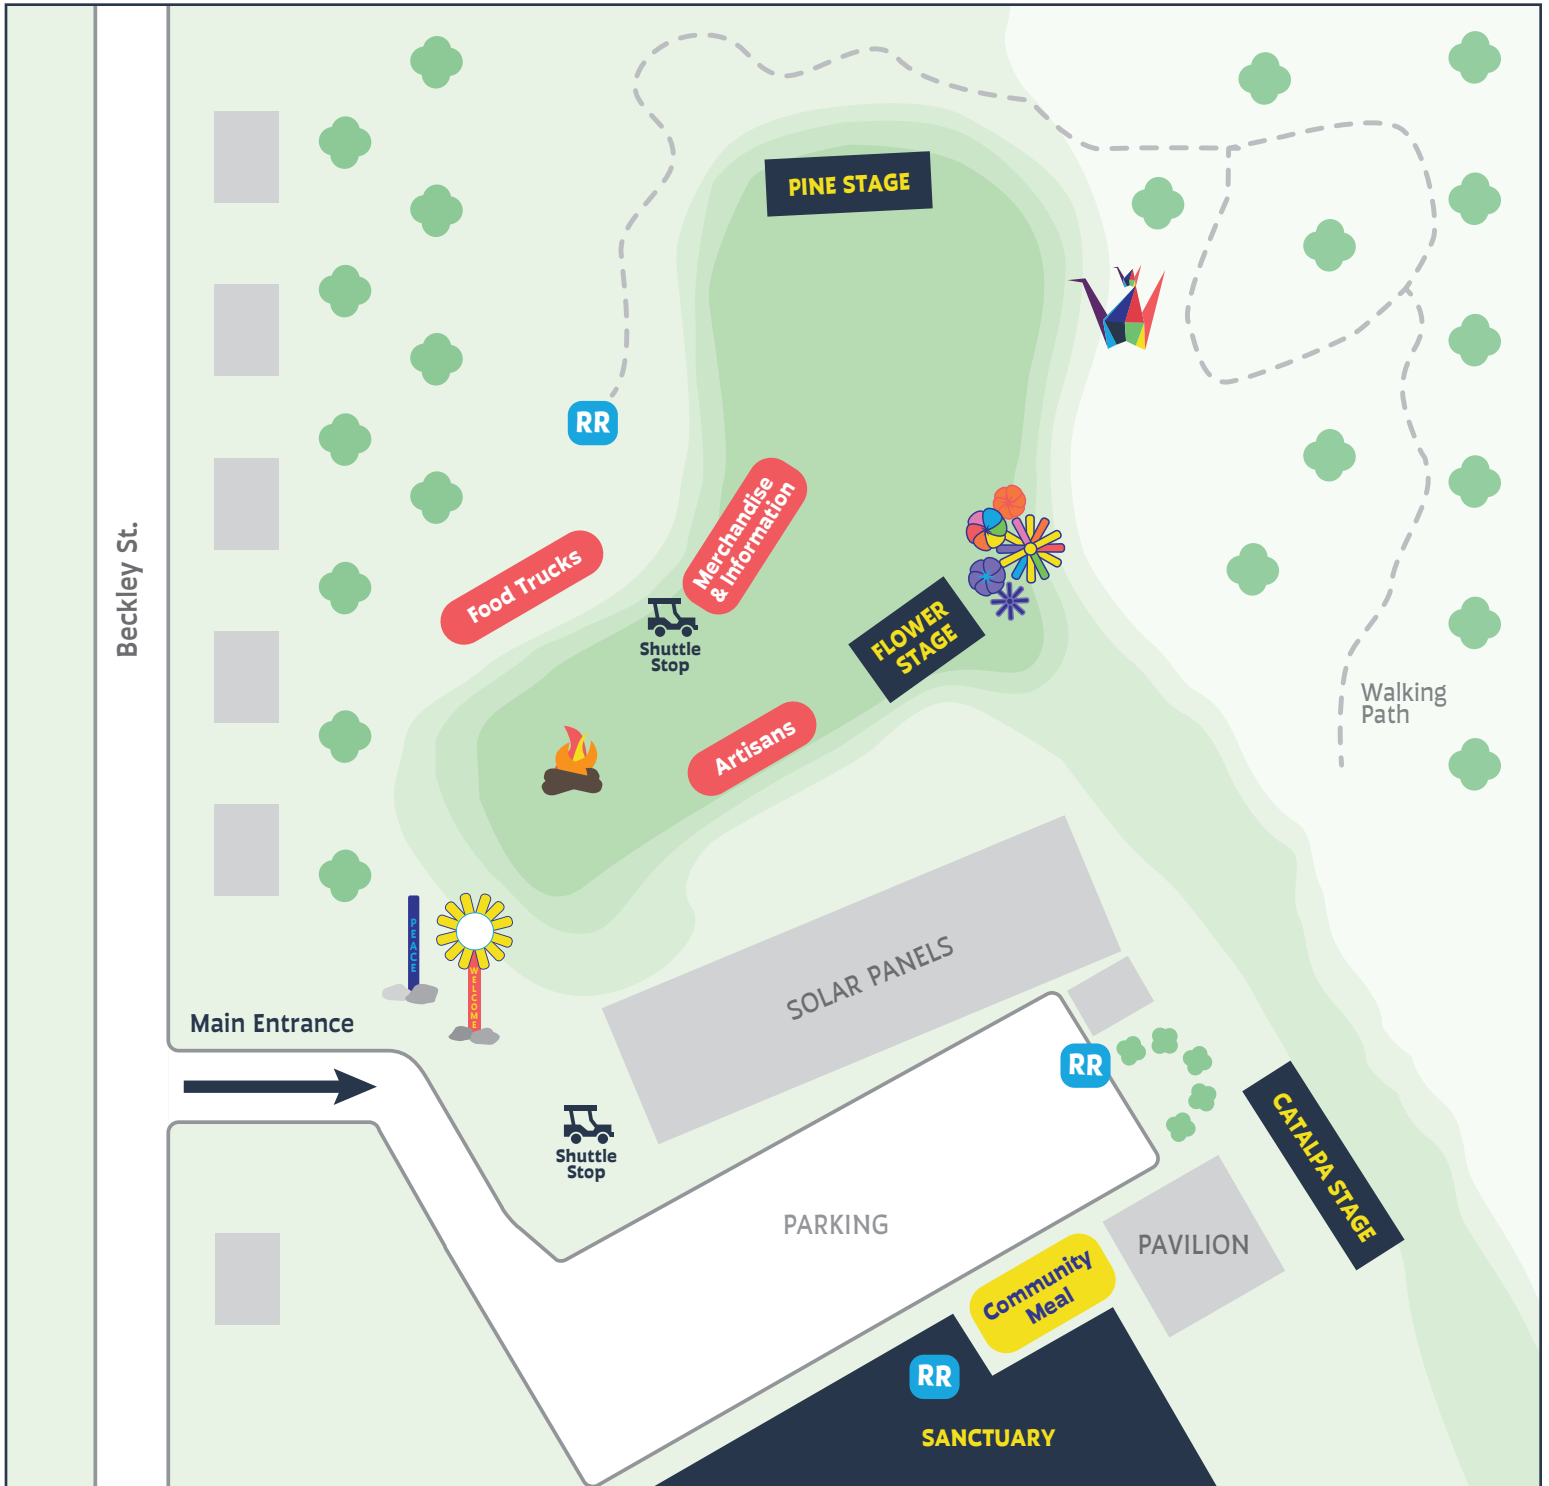

SATURDAY, SEPTEMBER 30

Fall Festival Event Schedule

Gates open at 10 am

PINE STAGE

FLOWER STAGE

GROUNDNS

Time	Pine Stage	Flower Stage	Grounds
10 am			
11 am	BARREL SCRAPERS	SHARON LEHMAN + MANCHESTER HS CHOIR JOSH ADLER	ART ACTIVITIES & LAWN GAMES ARTISANS FOOD TRUCKS
12 pm	DAVE HICKS TOBY TOBIAS	CHINWORTH BROTHERS	
1 pm	TWIGH TWEE SINGERS	VOICES OF THE EARTH	
2 pm	BAND O' GOSHEN (CONTRA DANCE)		
3 pm		PETER "MADCAT" RUTH	
4 pm	JOE REILLY & THE COMMUNITY GARDENERS SING ME HOME FAMILY BAND		
5 pm	PARADE		

CATALPA STAGE

SANCTUARY

GROUNDNS

Time	Catalpa Stage	Sanctuary	Grounds
5 pm			
6 pm	MARIACHI ZELAYA		COMMUNITY MEAL
7 pm	SAMANTHA COOPER, ELISABETH PIXLEY-FINK, AND SADIE GUSTAFSON-ZOOK		
8 pm	DJ CANELO	JORDAN HAMILTON ERIN OLIVER CARRIE NEWCOMER WITH GARY WALTERS, ALLIE VAN WASSAENER SUMMERS, AND THE GATHERING OF SPIRITS STRING QUARTET	
9 pm			

SATURDAY, SEPTEMBER 30

Fall Festival Event Map

Gates open at 10 am

 Shuttle Stop
Golf Cart Shuttle Pickup/Dropoff

 Rest Rooms